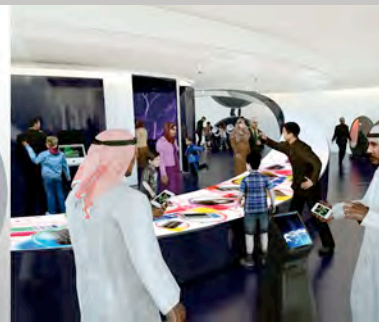

- Mastering of the movies
- Installation and programming of the show control

Our Work for the Rescue Capsules

- Planning and technical conception of projection and media technology as well as of the show control technology of the Rescue Capsules (wagons)
- Systems-, hardware- and software design
- Delivery and installation of the show control- and audio technology for the eight capsules

Our Work for the Preshow and 'Offshore Research Station'

- Planning, technical and project management of the media technology
- Systems-, hardware- and software design
- Delivery and installation of the media technology
- Delivery and installation of a 3-channel video projection
- Delivery and installation of the show control

Turnkey Visual Solutions for Simulation, Training and Media Based Attractions

project: syntropy offers turnkey projection solutions, tailor-made systems and full-service throughout the entire project.