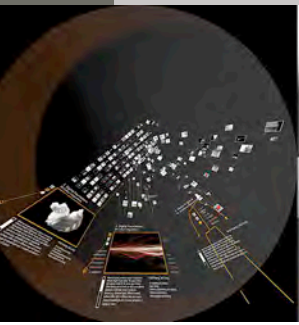

- Mastering of the movies
- Installation and programming of the show control

Our Work for the Rescue Capsules

- Planning and technical conception of projection and media technology as well as of the show control technology of the Rescue Capsules (wagons)
- Systems-, hardware- and software design
- Delivery and installation of the show control- and audio technology for the eight capsules

Our Work for the Preshow and 'Offshore Research Station'

- Planning, technical and project management of the media technology
- Systems-, hardware- and software design
- Delivery and installation of the media technology
- Delivery and installation of a 3-channel video projection
- Delivery and installation of the show control

Turnkey Visual Solutions for Simulation, Training and Media Based Attractions

project: syntropy offers turnkey projection solutions, tailor-made systems and full-service throughout the entire project.