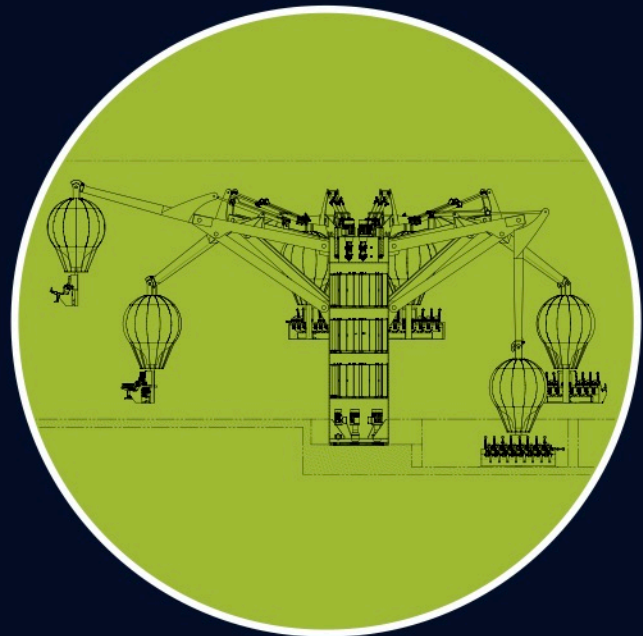

# 360 FLY ADVENTURE

THE RIDE

## ▶ PROJECTION SYSTEM

20 channel projection system | Resolution: ~4.5 k

## ▶ AUTO-CALIBRATION

Fully automated camera based calibration for geometry and blending for the entire system by a press of a button.

## ▶ SHOW CONTROL

Fully ride synchronized show control system.