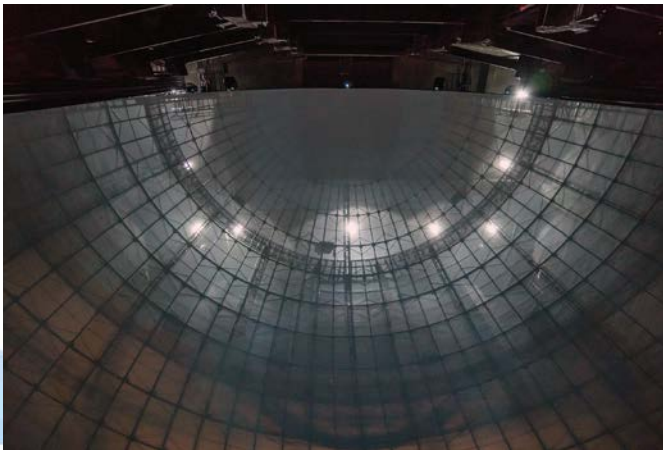

They include scores of palaces and gardens, a Republican-era city (with several villas, a hospital, a police station and a steam train), and full-scale replicas of the Forbidden City and Old Summer Palace, which was looted and burned by British forces in 1860.

Hengdian World Studios consists of a theme park and has attractions such as Guangzhou and Hong Kong Street areas, Emperor Qin Palace, Dazhi Temple and Palace of the Ming and Qing Dynasties. By 2019, more than 150 million visitors have been counted since the opening.