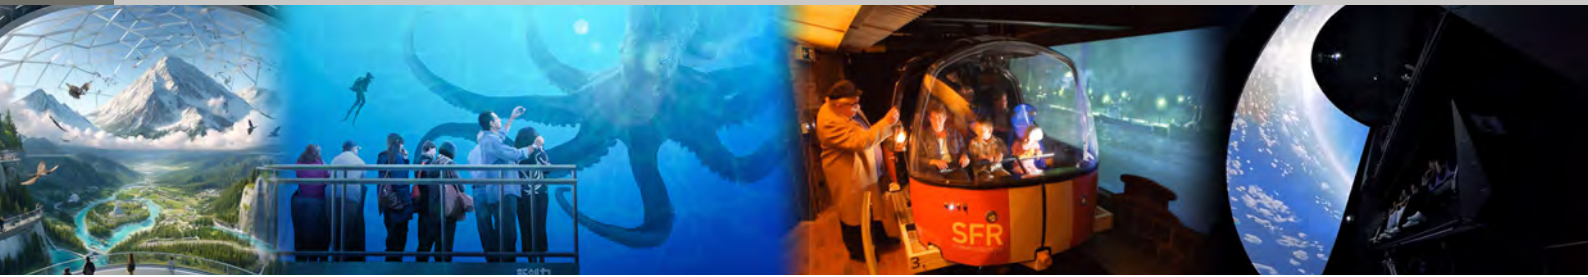

They include scores of palaces and gardens, a Republican-era city (with several villas, a hospital, a police station and a steam train), and full-scale replicas of the Forbidden City and Old Summer Palace, which was looted and burned by British forces in 1860.

Hengdian World Studios consists of a theme park and has attractions such as Guangzhou and Hong Kong Street areas, Emperor Qin Palace, Dazhi Temple and Palace of the Ming and Qing Dynasties. By 2019, more than 150 million visitors have been counted since the opening.

Turnkey Display Solutions for Simulation, Training, Immersive XR-Spaces, XR-CAVES, Media Based Attractions

project: syntropy offers turnkey projection / dvLED-based display solutions, tailor-made AV systems and full-service throughout the entire project: