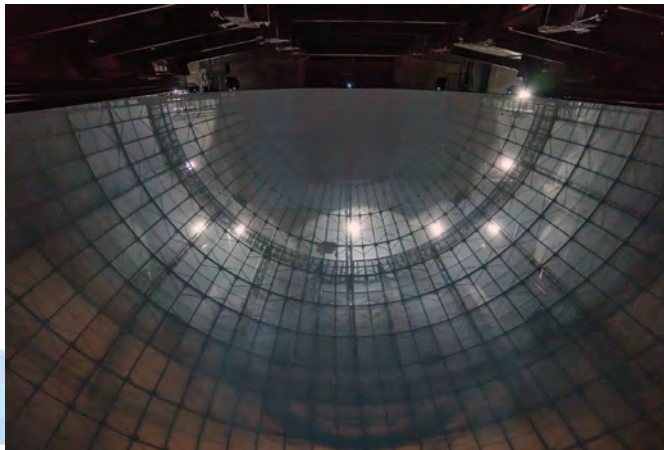

They include scores of palaces and gardens, a Republican-era city (with several villas, a hospital, a police station and a steam train), and full-scale replicas of the Forbidden City and Old Summer Palace, which was looted and burned by British forces in 1860.

Hengdian World Studios consists of a theme park and has attractions such as Guangzhou and Hong Kong Street areas, Emperor Qin Palace, Dazhi Temple and Palace of the Ming and Qing Dynasties. By 2019, more than 150 million visitors have been counted since the opening.